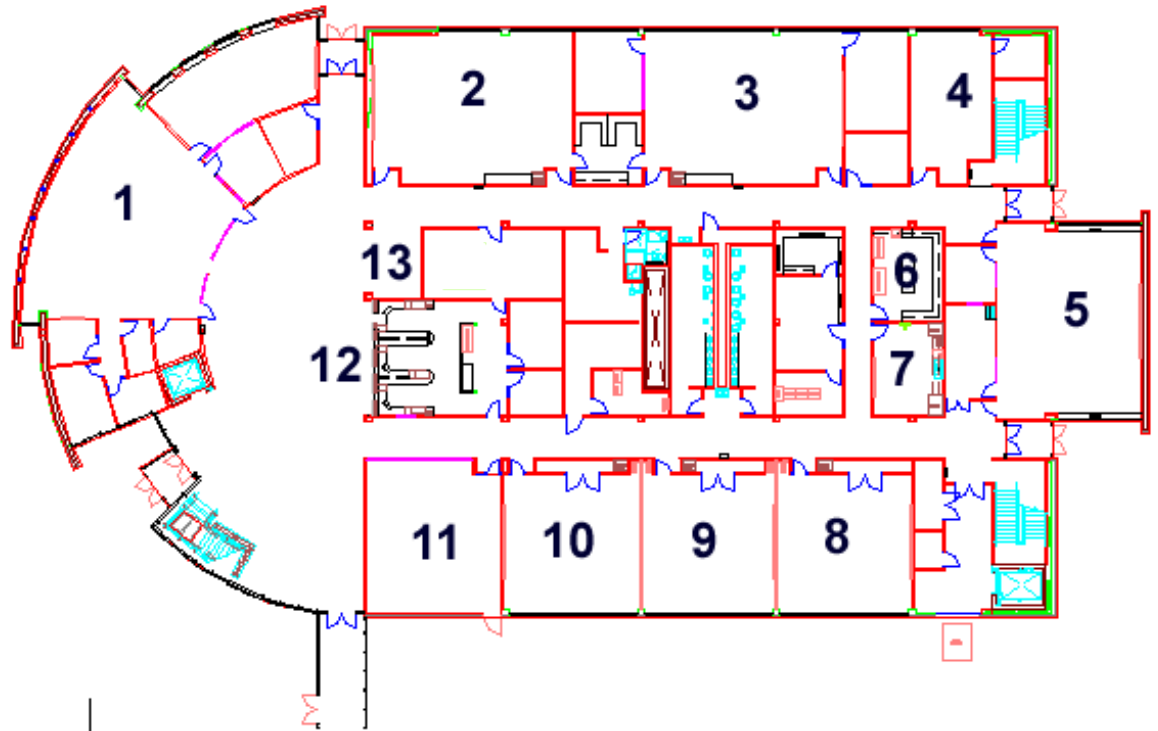

W Main Street

round-a-bout

Aggie Blvd

West Highway 40

VERNAL

Roosevelt

Vernal Campus Maps

- 1-Career Ctr
- 2-Basic Skills
- 3-Business
- 4-USU
- 5-Drafting
- 6-Work Room
- 7-Break Room
- 8-Conf Room
- 9-Conf Room
- 10-Conf Room
- 11-Bookstore
- 12-Student Services
- 13-Vending

Williams Classroom Building Level 1

- 1-IVC Conf Room
- 2-USU
- 3-USU
- 4-USU
- 5-Classroom
- 6-Boardroom
- 7-Allied Health
- 8-Medical Lab
- 9-CEU-Nursing
- 10-USU

Williams Classroom Building Level 2

Vernal Campus Maps