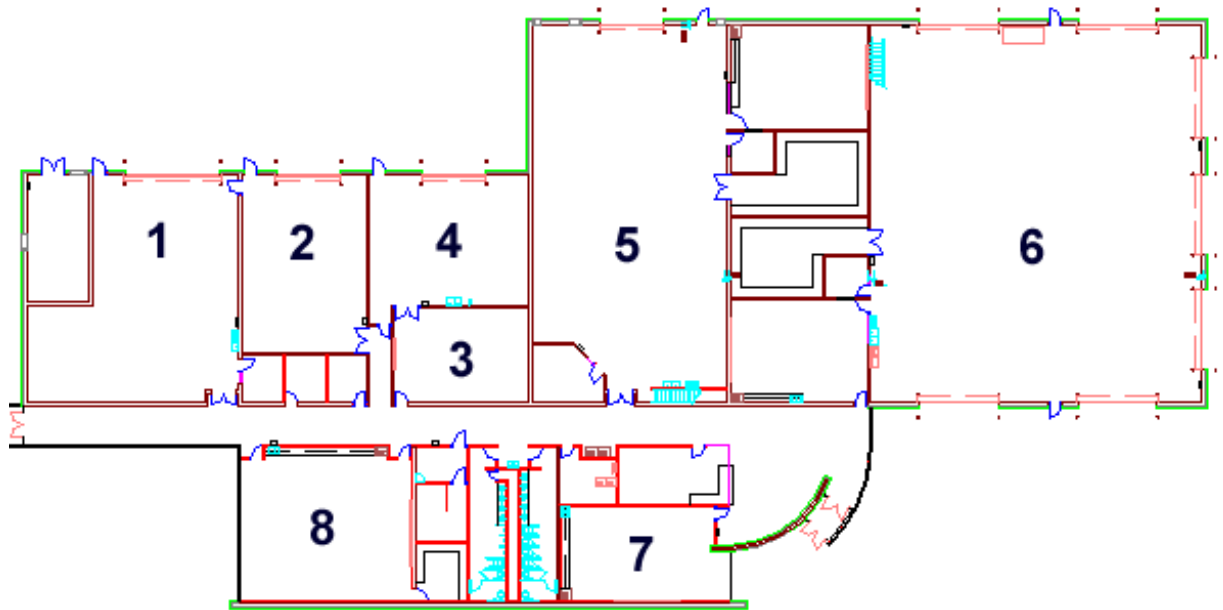

Vernal Campus Maps

- 1-Carpentry
- 2-PET Lab
- 3-Well Control
- 4-Petroleum Tech Lab
- 5-Welding
- 6-Diesel
- 7-PET Classroom
- 8-ESS Classroom

Anadarko Industrial Technology Building