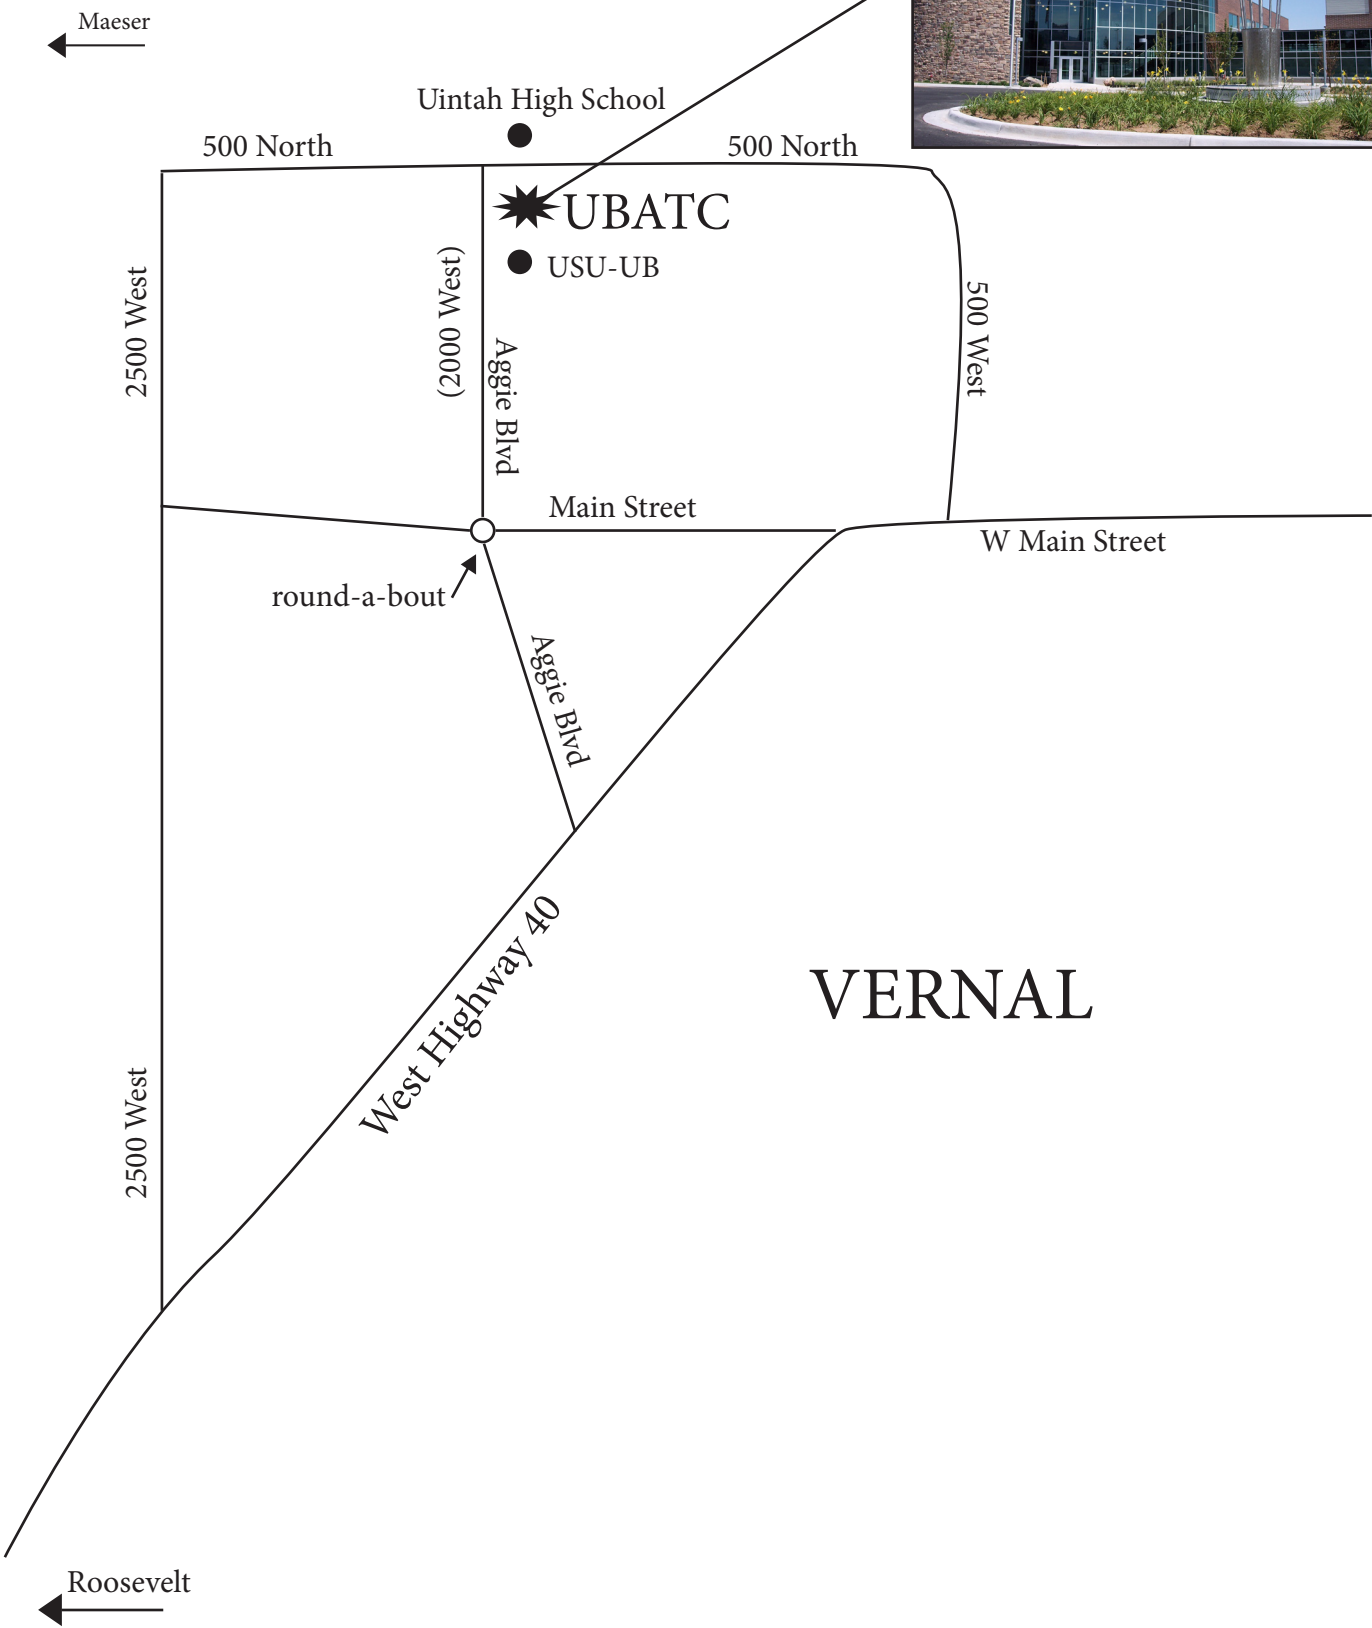

Vernal →

Highway 40/200 North

● Union High School

● USU

Lagoon Street

UBATC

Main Street/Highway 40

Roosevelt

**16-MEDICAL
ASSISTING**

**17-NURSE
ASSISTING**

**18-PRACTICAL
NURSING**

19-USU-EDNET

Lagoon Street

Maeser

Uintah High School

500 North

500 North

UBATC

USU-UB

(2000 West)

Aggie Blvd

2500 West

500 West

Main Street

W Main Street

round-a-bout

Aggie Blvd

West Highway 40

VERNAL

Roosevelt

Vernal Campus Maps

- 1-Career Ctr
- 2-Basic Skills
- 3-Business
- 4-USU
- 5-Drafting
- 6-Work Room
- 7-Break Room
- 8-Conf Room
- 9-Conf Room
- 10-Conf Room
- 11-Bookstore
- 12-Student Services
- 13-Vending