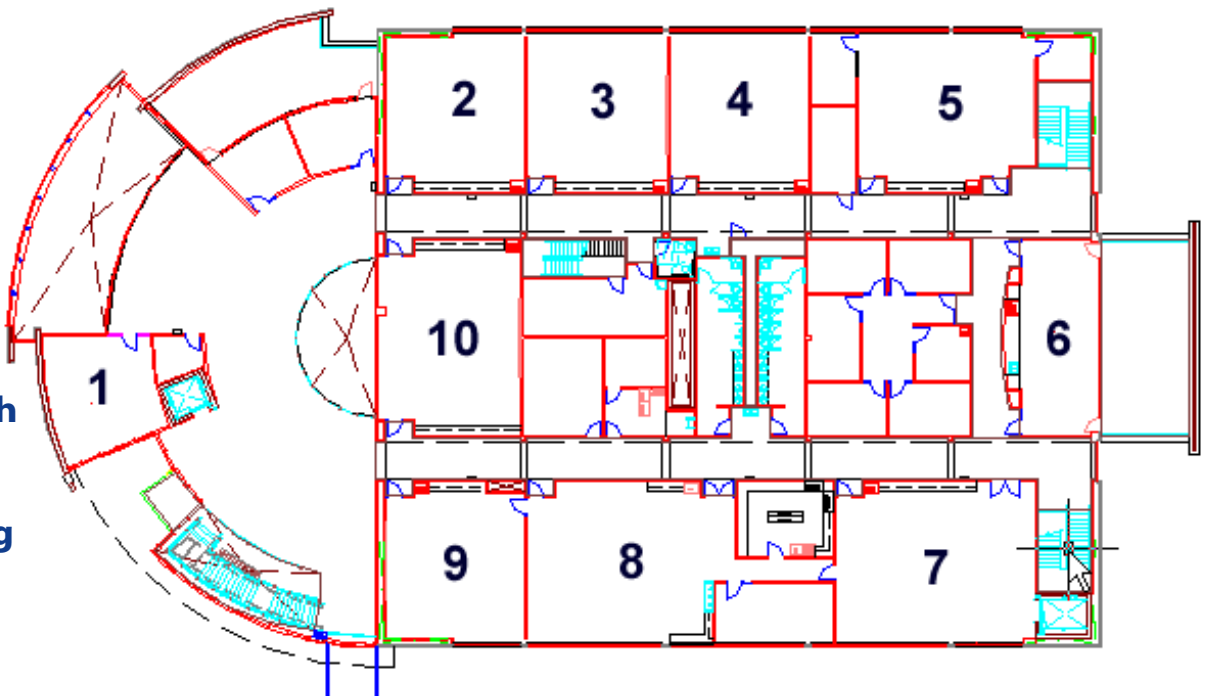

W Main Street

round-a-bout

Aggie Blvd

West Highway 40

VERNAL

Roosevelt

Vernal Campus Maps

- 1-Career Ctr
- 2-Basic Skills
- 3-Business
- 4-USU
- 5-Drafting
- 6-Work Room
- 7-Break Room
- 8-Conf Room
- 9-Conf Room
- 10-Conf Room
- 11-Bookstore
- 12-Student Services
- 13-Vending

Williams Classroom Building Level 1

- 1-IVC Conf Room
- 2-USU
- 3-USU
- 4-USU
- 5-Classroom
- 6-Boardroom
- 7-Allied Health
- 8-Medical Lab
- 9-CEU-Nursing
- 10-USU

Williams Classroom Building Level 2

Vernal Campus Maps